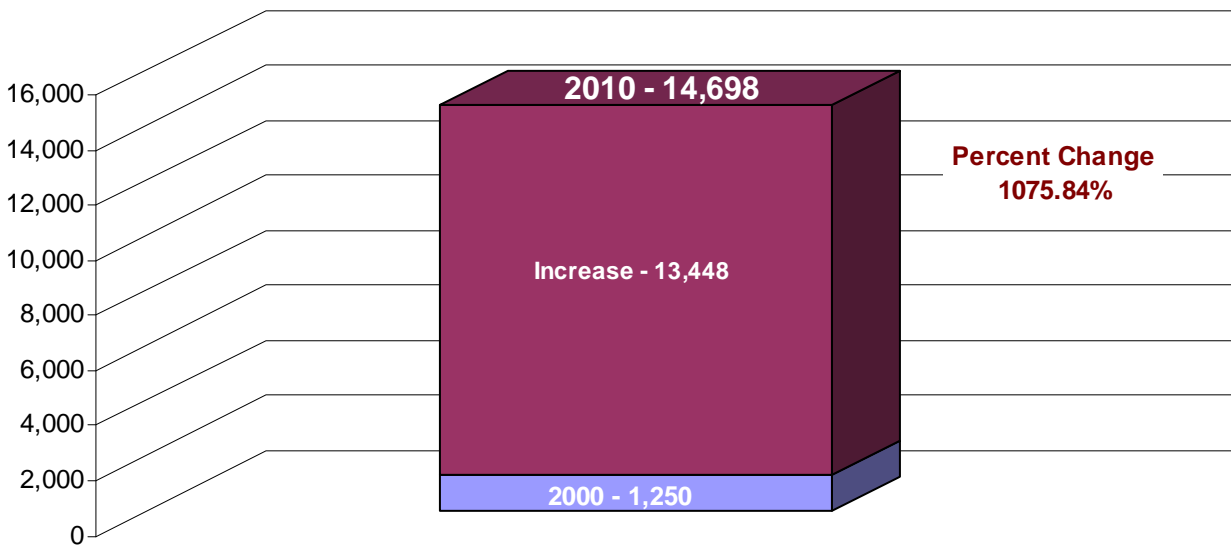

CITY OF HUTTO: CENSUS 2010 SNAPSHOT

Photo credit: City of Hutto web site

Hutto Population Comparison			
Race/Ethnicity	2000	2010	% Change
Hispanic	334	4,534	1257.49%
White	837	7,553	802.39%
Black	65	1,997	2972.31%
Asian	1	190	18900.00%
Other	5	71	1320.00%
Two or More	8	353	4312.50%
Total	1,250	14,698	1075.84%

Hutto 2010 Population

From 2000 to 2010:

Hutto's population increased by 1,076%, making it the 2nd fastest growing city in Texas!

Hutto - 2000 & 2010 Race/Ethnicity