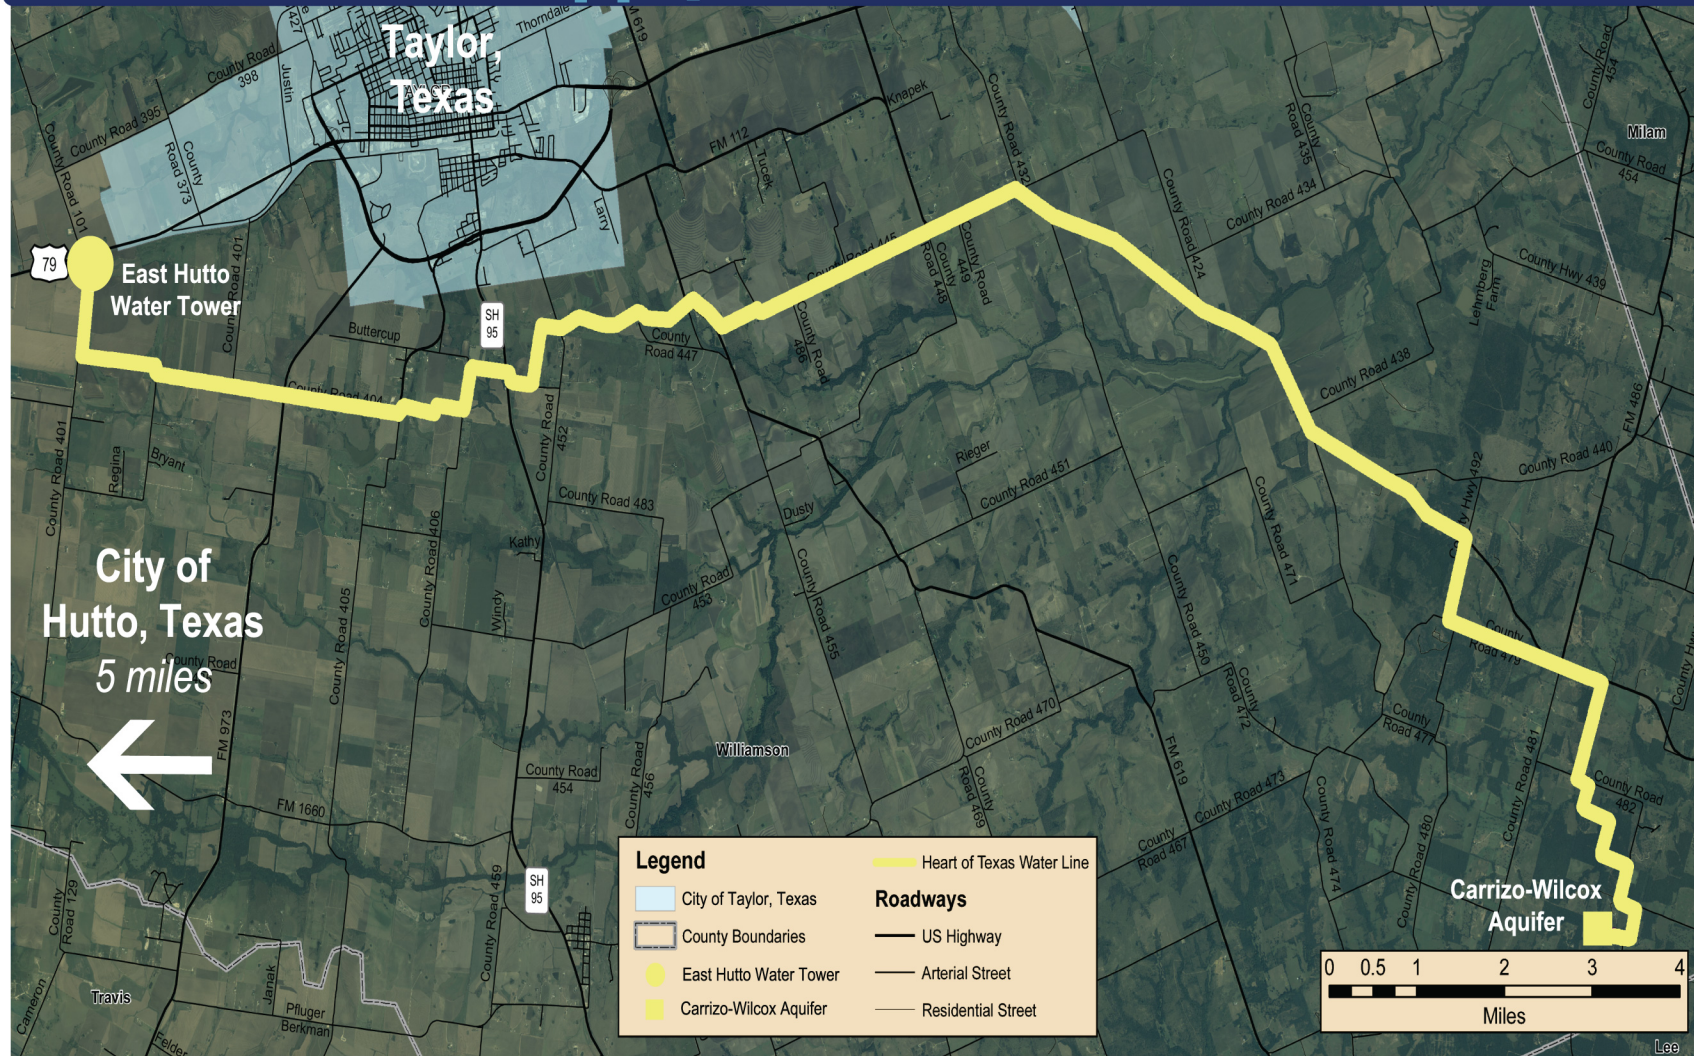

> Water Supply : Heart of Texas Water Line

The Heart of Texas (H.O.T.) is just over 27-miles long, bringing a secure water source to the city of Hutto.